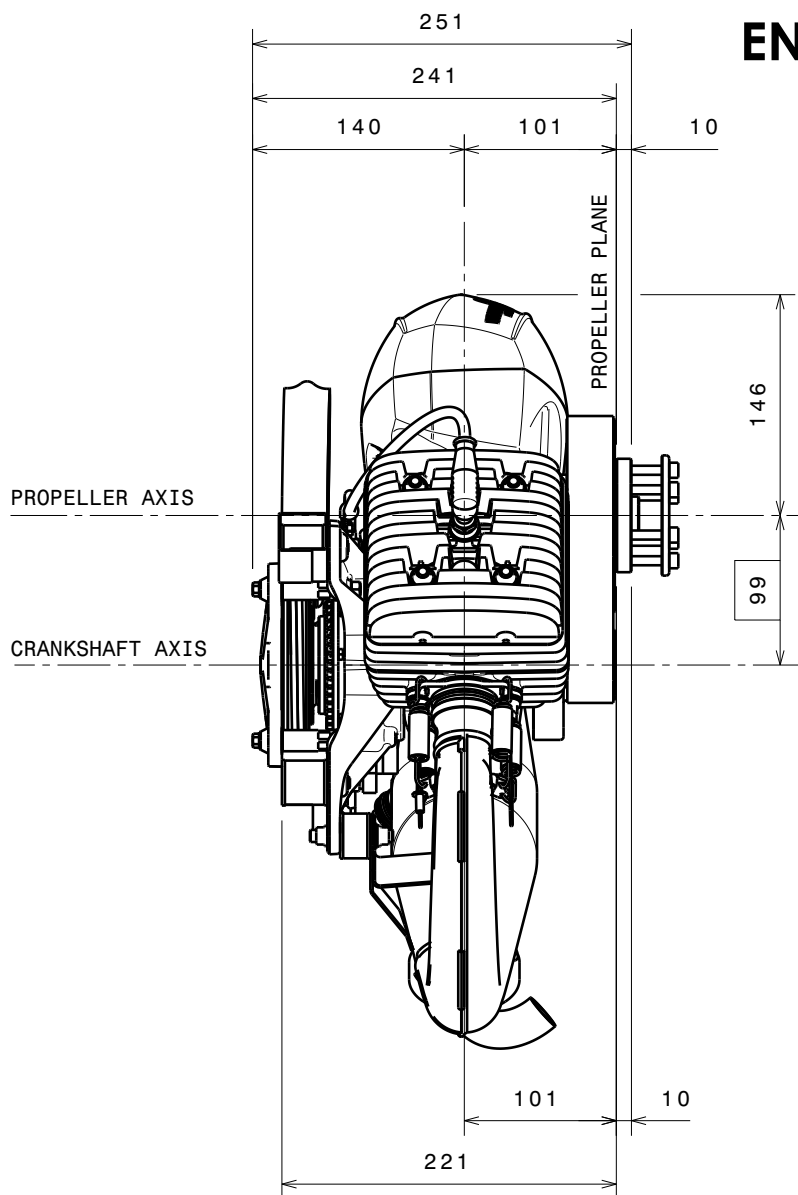

ENGINE MOSTER 185 MY19 PLUS

PROPELLER MOUNTING

PROPELLER
ROTATION

ENGINE MOSTER 185 MY19 PLUS