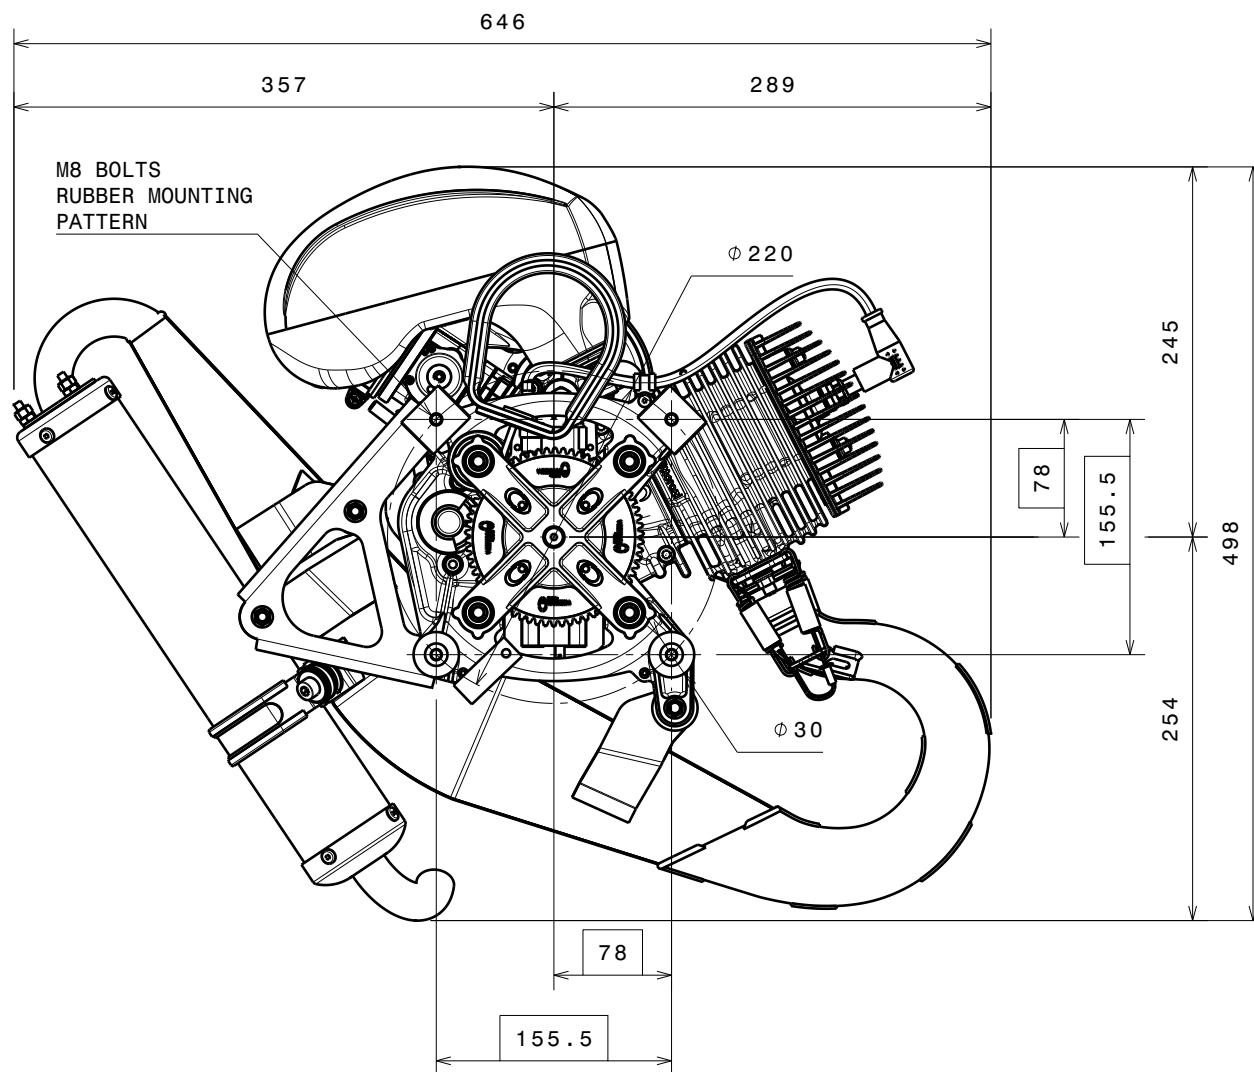

ENGINE MOSTER 185 MY19 PLUS

PROPELLER MOUNTING

PROPELLER
ROTATION

ENGINE MOSTER 185 MY19 PLUS